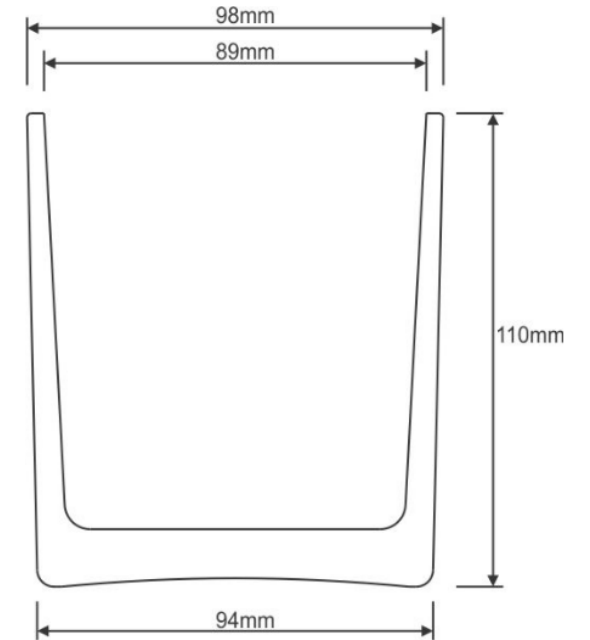

OXFORD GLASS RANGE

SMALL

MEDIUM

LARGE

X LARGE

Size	Wax Quantity (unscented) Grams	Glass Weight Grams	Wax Quantity (unscented) OZ	Glass Weight OZ	Burn Time approx. (soy wax)	Carton Qty (packed in 12 per inner pack)
Small	100 grams	180 grams	3.52 oz	6.35 oz	Hours	96
Medium	180 grams	296 grams	6.35 oz	10.44 oz	33 Hours	72
Large	285 grams	401 grams	10.05 oz	14.14 oz	48 Hours	48
X Large	400 grams	527 grams	14.11 oz	18.59 oz	63 Hours	36