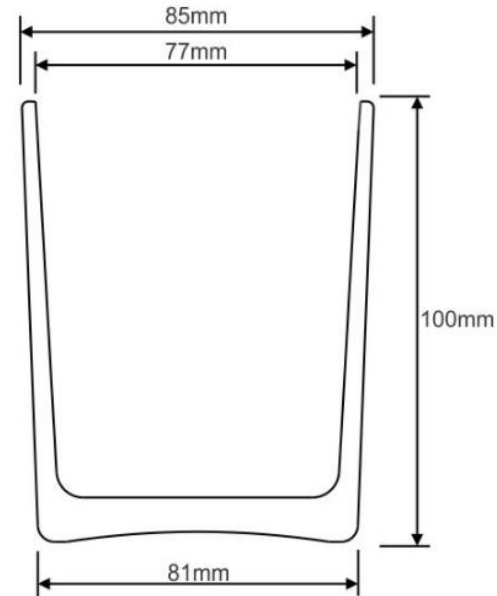

OXFORD GLASS RANGE

SMALL

MEDIUM

LARGE

X LARGE

Size	Wax Quantity (unscented) Grams	Glass Weight Grams	Wax Quantity (unscented) OZ	Glass Weight OZ	Burn Time approx. (soy wax)	Carton Qty (packed in 12 per inner pack)
Small	100 grams	180 grams	3.52 oz	6.35 oz	Hours	96
Medium	180 grams	296 grams	6.35 oz	10.44 oz	33 Hours	72
Large	285 grams	401 grams	10.05 oz	14.14 oz	48 Hours	48
X Large	400 grams	527 grams	14.11 oz	18.59 oz	63 Hours	36