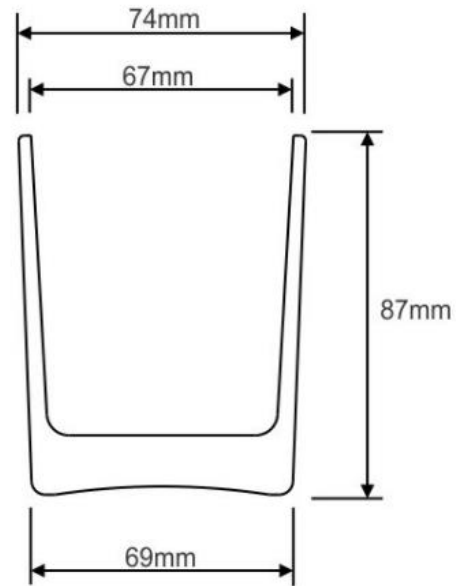

OXFORD GLASS RANGE

SMALL

MEDIUM

LARGE

X LARGE

Size	Wax Quantity (unscented) Grams	Glass Weight Grams	Wax Quantity (unscented) OZ	Glass Weight OZ	Burn Time approx. (soy wax)	Carton Qty (packed in 12 per inner pack)
Small	100 grams	180 grams	3.52 oz	6.35 oz	Hours	96
Medium	180 grams	296 grams	6.35 oz	10.44 oz	33 Hours	72
Large	285 grams	401 grams	10.05 oz	14.14 oz	48 Hours	48
X Large	400 grams	527 grams	14.11 oz	18.59 oz	63 Hours	36