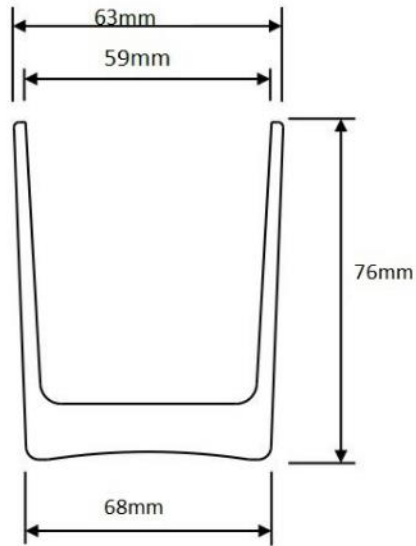

OXFORD GLASS RANGE

SMALL

MEDIUM

LARGE

X LARGE

Size	Wax Quantity (unscented) Grams	Glass Weight Grams	Wax Quantity (unscented) OZ	Glass Weight OZ	Burn Time approx. (soy wax)	Carton Qty (packed in 12 per inner pack)
Small	100 grams	180 grams	3.52 oz	6.35 oz	Hours	96
Medium	180 grams	296 grams	6.35 oz	10.44 oz	33 Hours	72
Large	285 grams	401 grams	10.05 oz	14.14 oz	48 Hours	48
X Large	400 grams	527 grams	14.11 oz	18.59 oz	63 Hours	36